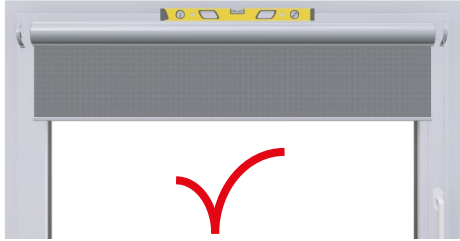

# Alu Vegas Profile roller shutter - invasive installation

1.

2.

3.

4.

5.

5min

6.