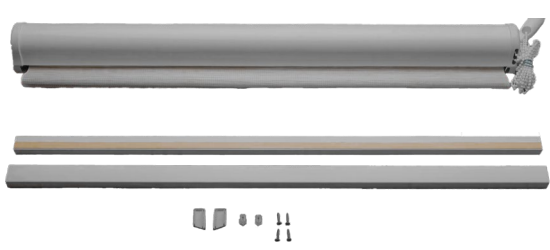

# Alu Vegas Profile roller shutter - invasive installation

1.

2.

3.

4.

5.

5min

6.