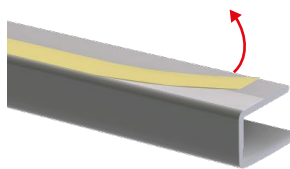

Alu Vegas Profile roller shutter - invasive installation

1.

2.

3.

4.

5.

5min

6.

7.

8.

9.

10.