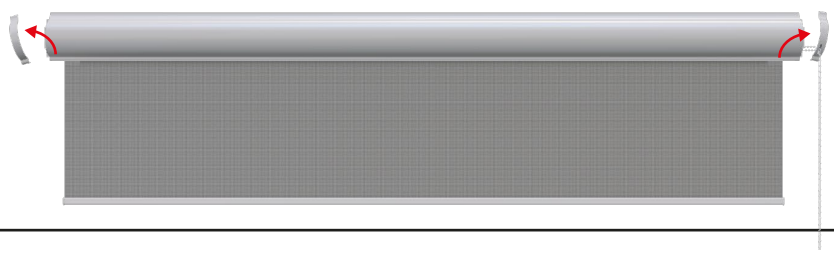

# Alu Vegas Profile roller shutter - invasive installation

1.

2.

3.

4.

5.

5min

6.