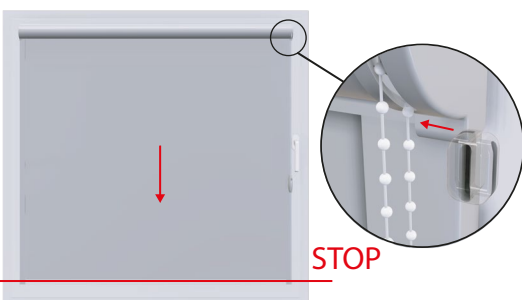

Alu Vegas Profile roller shutter - invasive installation

1.

2.

3.

4.

5.

5min

6.

7.

8.

9.

10.