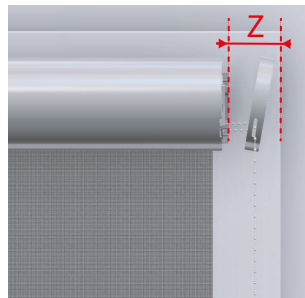

# Alu Vegas Profile roller shutter - invasive installation

1.

2.

3.

4.

5.

5min

6.