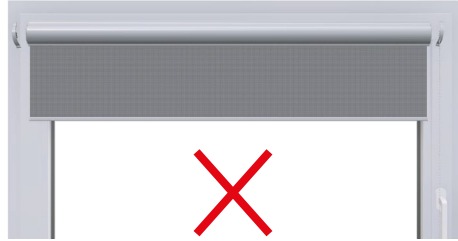

# Alu Vegas Profile roller shutter - invasive installation

1.

2.

3.

4.

5.

5min

6.