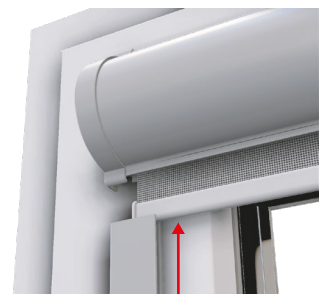

Alu Vegas Profile roller shutter - invasive installation

1.

2.

3.

4.

5.

5min

6.

7.

8.

9.

10.