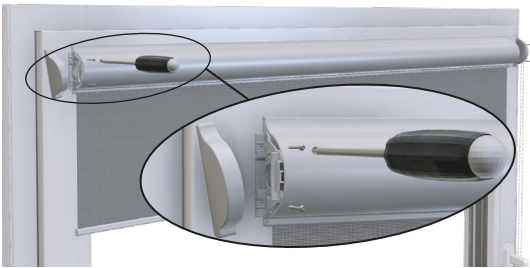

# Alu Vegas Profile roller shutter - invasive installation

1.

2.

3.

4.

5.

5min

6.