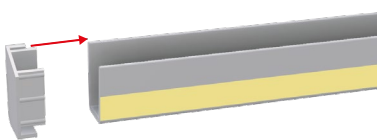

# Alu Vegas Profile roller shutter - invasive installation

1.

2.

3.

4.

5.

5min

6.