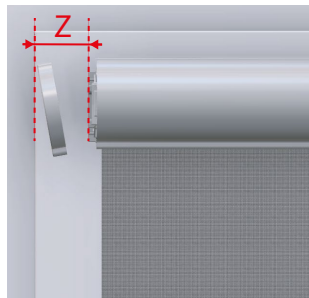

# Alu Vegas Profile roller shutter - invasive installation

1.

2.

3.

4.

5.

5min

6.