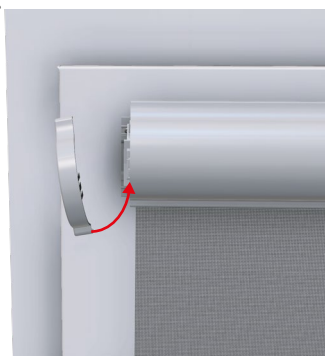

# Alu Vegas Profile roller shutter - invasive installation

1.

2.

3.

4.

5.

5min

6.