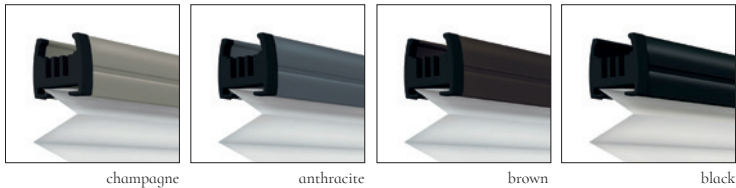

MULTI-FUNCTIONALITY

The pleats are the only window cover that allows you to cover any part of the window, distinguishing them as a solution of extremely high usability.

Standard profile colors

Special anodised profile colors

TYPES OF PROFILES

Cosimo

Pleat profiles in the Cosimo system are clicked into the hooks when attaching the string, which guarantees perfect adhesion of the cover to the window frame and no gap. This system ensures the stability of the pleats and guarantees that it will not slip.