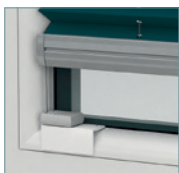

ASSEMBLY TYPES

NON-INVASIVE MOUNTING

applied to the window frame

glued to the glazing bead

A1

A2

A3

A4

B1

glued to the glass

glued to the window frame

INVASIVE FIXING

screwed to the glazing bead

CONTROLLING

- Fixed profile holder
- Movable handle profile with a handle
- Cord
- Electrical control

Somfy electric control **somfy.**