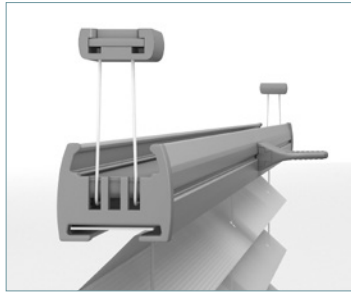

DESIGN

A wide selection of fabrics with different colours and textures and the ability to match the colour of profiles makes the pleats fit perfectly into any interior.

INSTALLATION

The pleats can be easily mounted both non-invasively and by interfering with the window frame. Type of mounting can be adjusted to the size of the window.

TYPES OF PROFILES

Cosimo

Pleat profiles in the Cosimo system are clicked into the hooks when attaching the string, which guarantees perfect adhesion of the cover to the window frame and no gap. This system ensures the stability of the pleats and guarantees that it will not slip.

Cosimo One

The Cosimo One system uses the magnetic **Easy Click lock**. After closing the pleats, the magnets automatically close it fully by joining the profile and fastening the string. Thanks to this solution, we have a guarantee of a tightly covered window.

Cosimo Cord Control

The Cosimo Cord Control version is distinguished by the way it is controlled with a string. The pleat is equipped with an additional fixed upper profile, which is attached to the window frame and guarantees stability. The profile is recommended especially for windows over 130 cm wide.