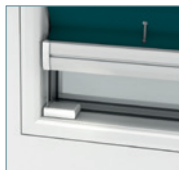

ASSEMBLY TYPES

NON-INVASIVE MOUNTING

applied to the window frame

glued to the glazing bead

A1

A2

A3

A4

B1

glued to the glass

glued to the window frame

INVASIVE FIXING

screwed to the glazing bead

CONTROLLING

- Fixed profile holder
- Movable handle profile with a handle
- Cord
- Electrical control

Somfy electric control **somfy.**