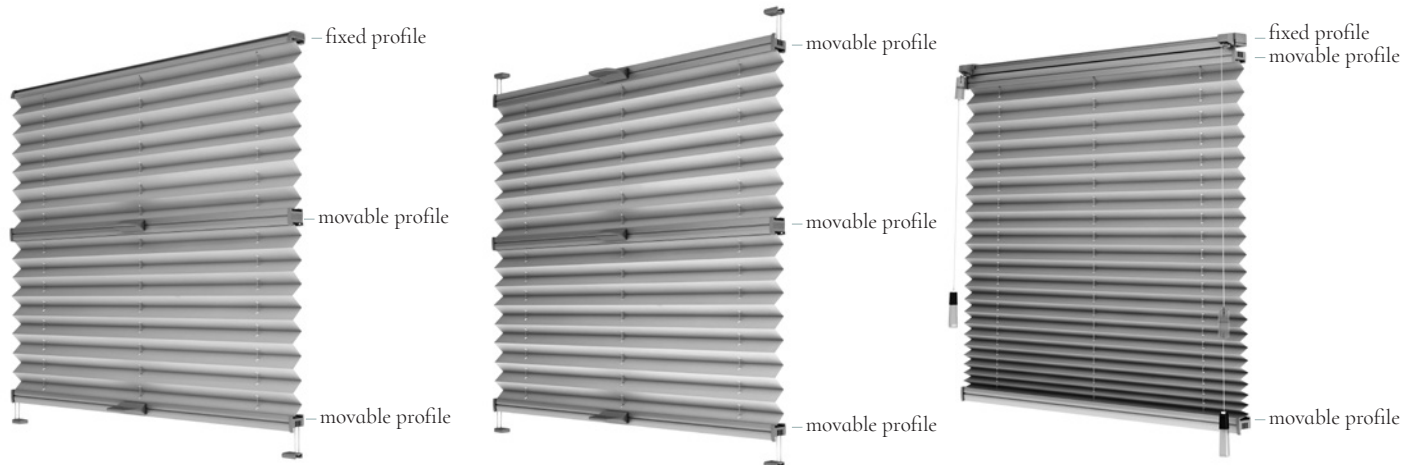

MULTI-FUNCTIONALITY

The pleats are the only window cover that allows you to cover any part of the window, distinguishing them as a solution of extremely high usability.

Standard profile colors

Special anodised profile colors

Automatic pleating support means the comfort of use of the blinds every day. The pleats can be controlled by a switch, remote control or any mobile device, such as a computer, tablet, smart watch and Smartphone. Pleats can be combined into groups that will be controlled simultaneously. If you choose a control option using a mobile device, you can control pleats from anywhere in the world.

SINGLE PLEAT

A single pleat consists of one fabric and two profiles. It's a traditional solution which allows you to cover any part of the window.

DOUBLE PLEAT

Double pleat, or the Cosimo Geometric system, consists of two fabrics and three moving profiles, which gives you more options to cover the window. Depending on the selected fabrics and your needs, you can completely darken the room with just one cover or cover it gently without giving up the daylight.

PLEAT

FOR WINDOWS IN NON-STANDARD SHAPE

A wide range of mechanisms and profiles allows you to adjust the pleats to almost any shape of a non-standard window, including round, trapezoidal, or triangular. In the case of covers for this type of window, only single pleat is available.