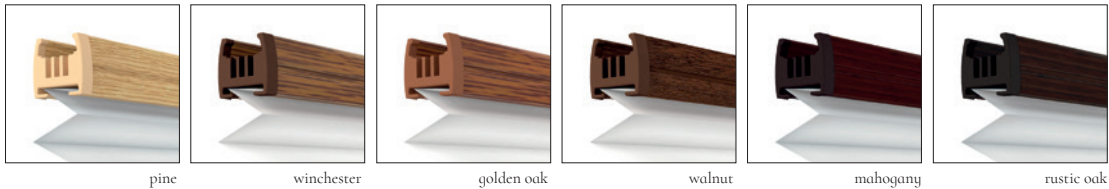

Special wood effect profile colors