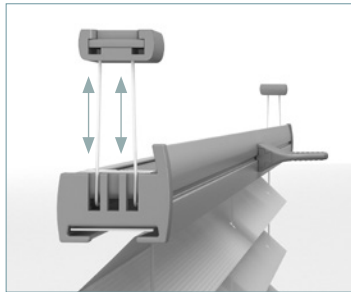

DESIGN

A wide selection of fabrics with different colours and textures and the ability to match the colour of profiles makes the pleats fit perfectly into any interior.

INSTALLATION

The pleats can be easily mounted both non-invasively and by interfering with the window frame. Type of mounting can be adjusted to the size of the window.

TYPES OF PROFILES

Cosimo

Pleat profiles in the Cosimo system are clicked into the hooks when attaching the string, which guarantees perfect adhesion of the cover to the window frame and no gap. This system ensures the stability of the pleats and guarantees that it will not slip.

Cosimo One

The Cosimo One system uses the magnetic **Easy Click lock**. After closing the pleats, the magnets automatically close it fully by joining the profile and fastening the string. Thanks to this solution, we have a guarantee of a tightly covered window.

Cosimo Cord Control

The Cosimo Cord Control version is distinguished by the way it is controlled with a string. The pleat is equipped with an additional fixed upper profile, which is attached to the window frame and guarantees stability. The profile is recommended especially for windows over 130 cm wide.