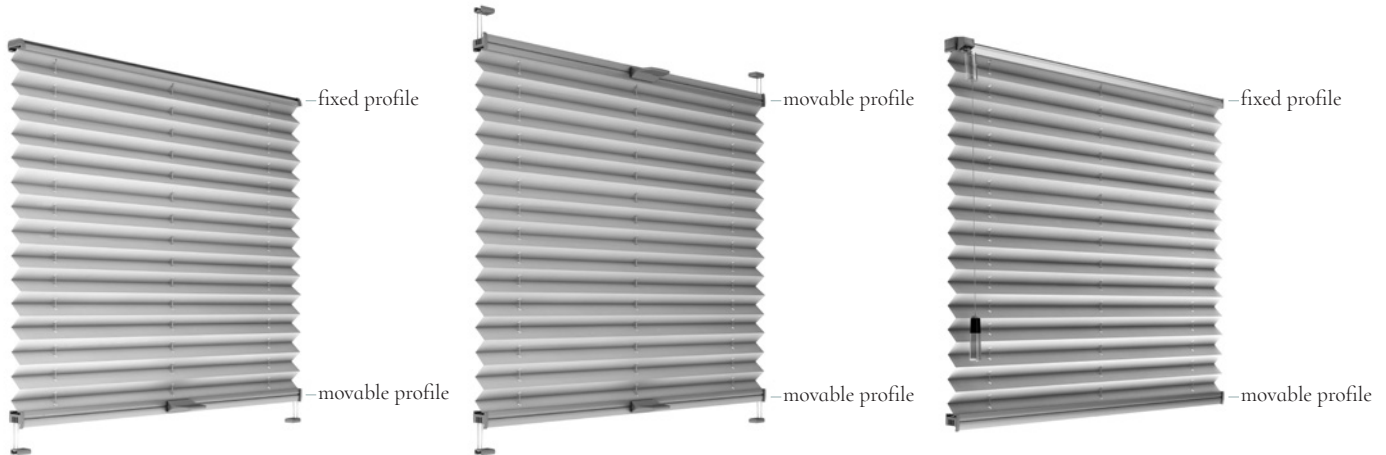

ASSEMBLY TYPES

NON-INVASIVE MOUNTING

applied to the window frame

glued to the glazing bead

A1

A2

A3

A4

B1

glued to the glass

glued to the window frame

INVASIVE FIXING

screwed to the glazing bead

CONTROLLING

- Fixed profile holder
- Movable handle profile with a handle
- Cord
- Electrical control

Somfy electric control **somfy.**

SINGLE PLEAT

A single pleat consists of one fabric and two profiles. It's a traditional solution which allows you to cover any part of the window.

DOUBLE PLEAT

Double pleat, or the Cosimo Geometric system, consists of two fabrics and three moving profiles, which gives you more options to cover the window. Depending on the selected fabrics and your needs, you can completely darken the room with just one cover or cover it gently without giving up the daylight.

PLEAT

FOR WINDOWS IN NON-STANDARD SHAPE

A wide range of mechanisms and profiles allows you to adjust the pleats to almost any shape of a non-standard window, including round, trapezoidal, or triangular. In the case of covers for this type of window, only single pleat is available.