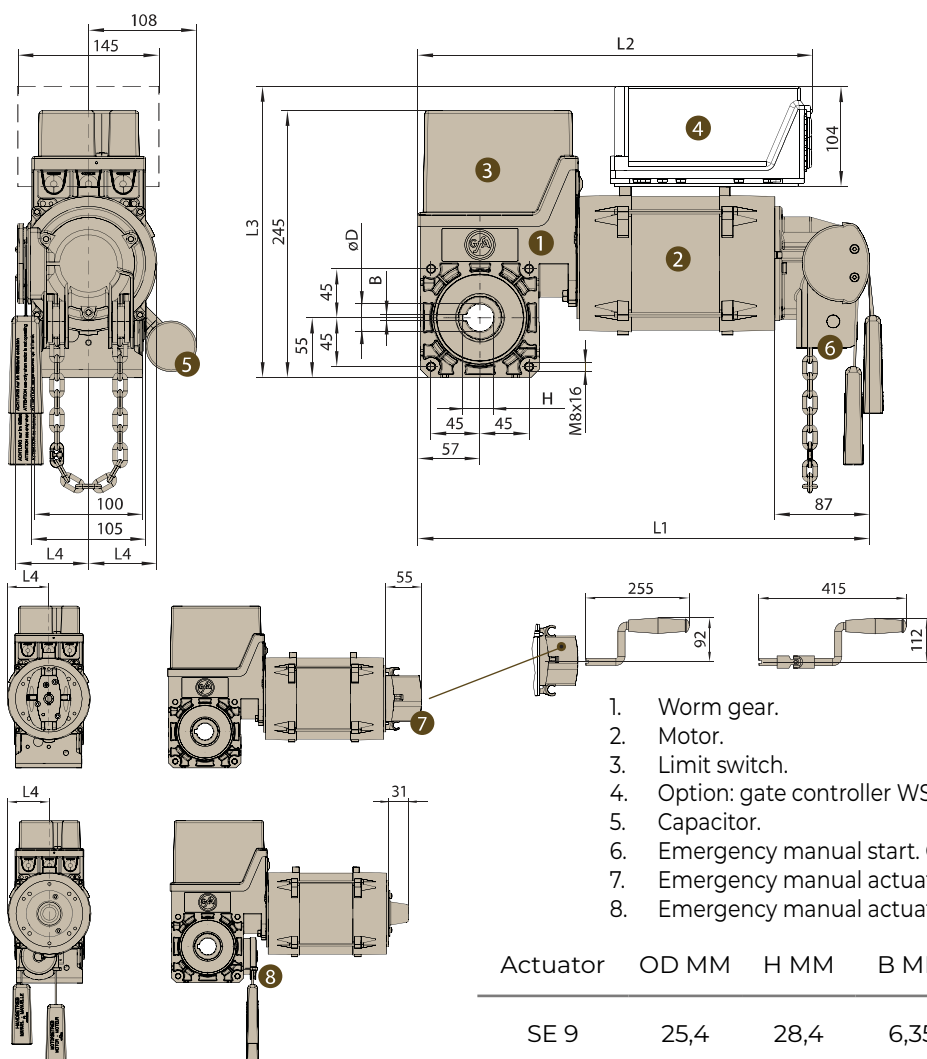

SE 9

1. Worm gear.
2. Motor.
3. Limit switch.
4. Option: gate controller WS 900, removable, with 0.8 m cable.
5. Capacitor.
6. Emergency manual start. Quick chain SK.
7. Emergency manual actuation. NHK hand crank.
8. Emergency manual actuation. ER unlocking mechanism.

Actuator	OD MM	H MM	B MM	L1 MM	L2 MM	L3 MM	L4 MM
SE 9	25,4	28,4	6,35	399	384	275	54