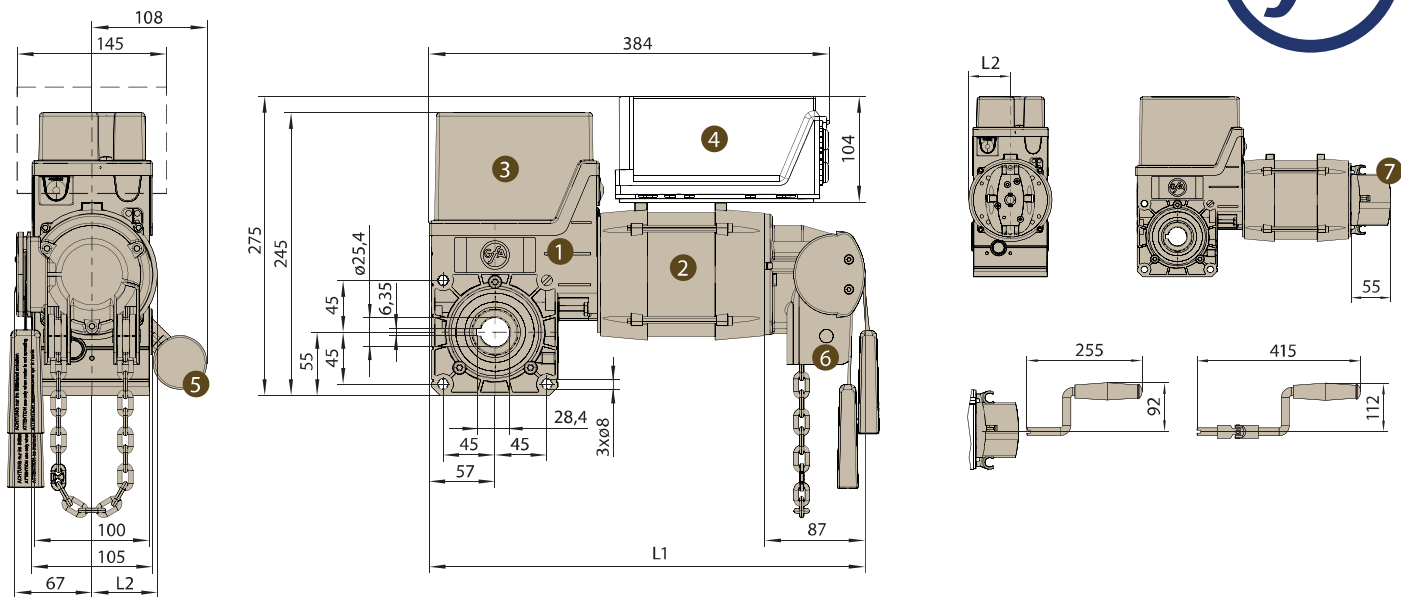

DRIVES GFA Dimensioning

SE 5

1. Worm gear.
2. Motor.
3. Limit switch.
4. Option: gate controller WS 900, removable, with 0.8 m cable.
5. Capacitor.
6. Emergency manual start. Quick chain SK.
7. Emergency manual actuation. NHK hand crank.

Actuator	L1 MM	L2 MM
SE 5	379	57