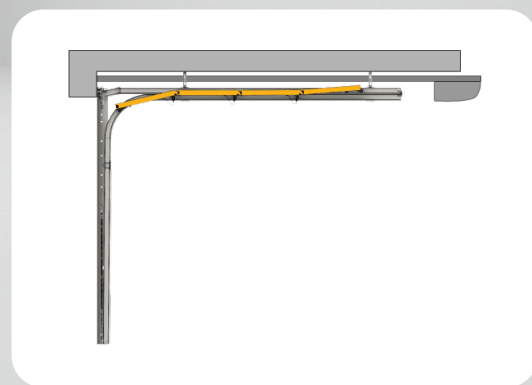

SECTIONAL GATES RSN

- Tension springs mounted along vertical guides, double top guides
- Maximum dimensions: Width: 3200 mm, Height: 2375 mm

Mounting dimensions (mm)	Manual control	Automatic control
Lintel	min. 120 mm	min. 120 mm
Eels	100 mm	100 mm
Depth of the garage	Hole height + 600 mm	length of rail used + 500 mm
Height of the entrance light after installation of the gate	Hole height - 100 mm	Hole height
Width of the entrance light after installation of the gate	Hole width	Hole width