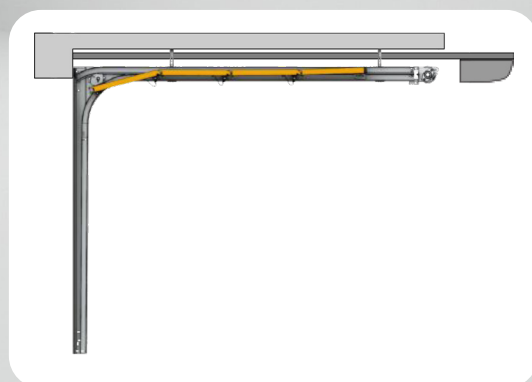

SECTIONAL GATES SRF 70

- Torsion springs mounted on the back of the gate, double top guides.
- Maximum dimensions: Width: 5000 mm* Height: 3250 mm*
  *individual solution

Mounting dimensions (mm)	Manual control	Automatic control
Lintel	min. 120 mm	min. 120 mm
Eels	100 mm	100 mm
Depth of the garage	Hole height + 600 mm	length of rail used + 500 mm
Height of the entrance light after installation of the gate	Hole height - 150 mm	Hole height / -60 mm*
Width of the entrance light after installation of the gate	Hole width	Hole width

* in the case of a gate over 4500 mm wide, Height is reduced by 60 mm.