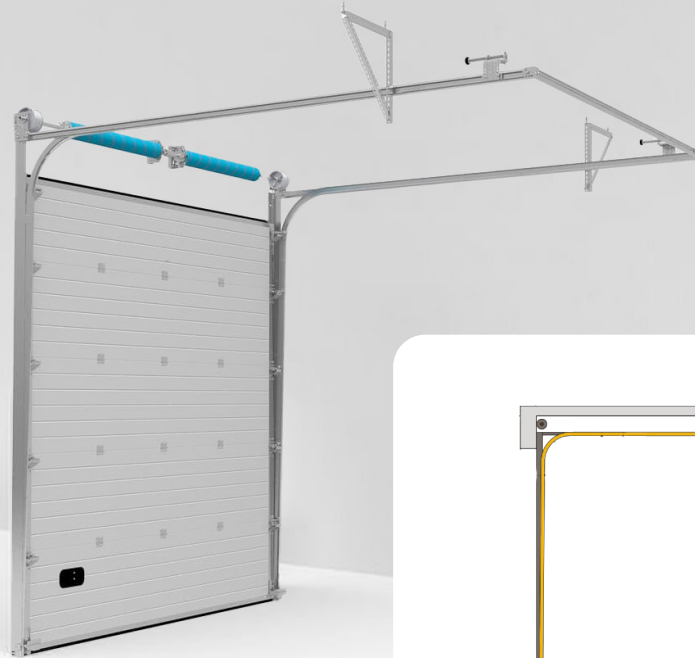

INDUSTRIAL GATES – GUIDES SL

➤ Standard Guides

➤ Maximum dimensions: Width: 5500 mm, Height: 8000 mm

SL430

Mounting dimensions (mm)	Manual control	Automatic control
Lintel	min. 430 mm	min. 430 mm
Eels	120 mm*	120 mm*
Max Gate Height	5500 mm	5500 mm
Max. Hole Width	8000 mm	8000 mm
Min. depth of the garage	Height+ 1000 mm	Height+ 1000 mm

* at the side drive or chain reel, one of the carbons must have a dimension of min. 250 mm

Note!

It is possible to make a gate with a height of maksymalnej 10000 mm - while maintaining a minimum lintel 530 mm.

Possibility to make an overhang in the gate by a maximum of 200 mm - no extra charge.

SL370

Mounting dimensions (mm)	Manual control	Automatic control
Lintel	min. 370 mm	min. 370 mm
Eels	120 mm*	120 mm*
Max Gate Height	5500 mm	5500 mm
Max. Hole Width	8000 mm	8000 mm
Min. depth of the garage	Height+ 1000 mm	Height+ 1000 mm

* at the side drive or chain reel, one of the carbons must have a dimension of min. 250 mm