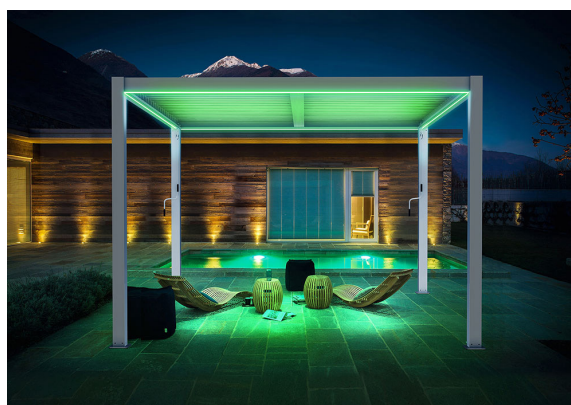

SONO - LAMELL PERGOLA FREESTANDING, MANUAL + LED

LIGHTING LED

Structural elements

Name	Structural beam	Pole	Lamel
Drawing