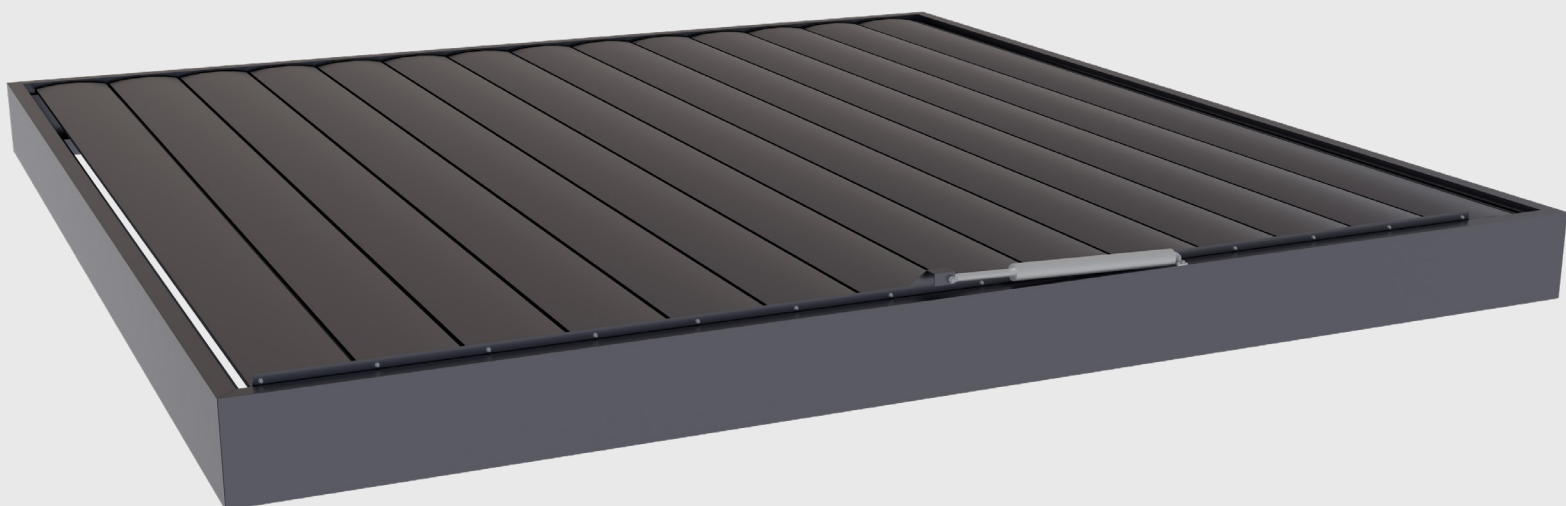

FILL PERGOLA ROOF

- » Construction color : Tiger Anthracite [029/71334], RAL
- » Other colors For a surcharge 10 % lub 20 % [individual pricing of powder]

FILL PERGOLA ROOF

		Width [cm]						
		100	150	200	250	300	350	400
Height [cm]	240	11105	12384	14262	15542	17032	18927	20427
	260	11584	12942	14929	16290	17862	19866	21452
	280	12063	13498	15597	17039	18692	20807	22475
	300	12540	14058	16265	17784	19523	21747	23498
	320	13019	14617	16932	18532	20355	22687	24521
	340	13498	15173	17600	19281	21183	23628	25546
	360	13975	15731	18269	20027	22015	24568	26567
	380	14454	16291	18935	20774	22846	25507	27592
	400	14933	16847	19604	21523	23674	26448	28615
	420	15410	17406	20272	22269	24506	27388	29637
	440	15889	17964	20938	23017	25336	28327	30661
	460	16368	18522	21607	23765	26166	29268	31685
	480	16845	19080	22274	24511	26997	30210	32707
	500	17824	20606	22941	25260	27828	31148	33731
	520	18287	21162	23609	26007	28657	32089	34755
	540	20453	22923	25786	28265	30746	34053	36541
	560	20928	23479	26456	29016	31577	34998	37552
580	21404	24032	27128	29767	32406	35946	38580	
600	21877	24588	27799	30518	33237	36894	39605	

Price includes: constructions, feathers, transmission mechanism, handles

Overhang is performed at intervals of every 20 cm.

Height system in the light is at most 280 cm.

DRIVERS

» Elero wired drive	2880/pcs.
» SOMFY Receiver – Pergola Slim receiver io + plug [1811584]	814/pcs.
» Portable remote control Situo 1-channel io II Pure	242/pcs.
» Portable remote control Situo 5-channel io II Pure	384/pcs.
» Portable remote control Situo 1 Var io Pure II	385/pcs.
» Portable remote control Situo 5 Var A/M io Pure II	512/pcs.
» Crank Cardan 45° with ear*	390/pcs.
» Crank Cardan 45° with bell hook*	490/pcs.

SURCHARGES

» LED roof lighting(counted around the perimeter of the roof)	133 zł/mb
» LED power supply (calculated 1 pcs. on the roof)	400 zł/pcs.
» Receiver for lighting - WHITE LED receiver io, with dimmer, 4 LED connection channels	767 zł/pcs.
» Custom drainage	100 zł/pcs.
» Additional hole in the beam	50 zł/pcs.
» Mounting connector OM011 40x100x100**	95 zł/pcs.

*Maximum dimension of pergola or pergola included 3m x 3m.

** The number of fasteners depends on the width of the pergola, 20 cm from the edge and the spacing of the brackets no more than 150 cm.