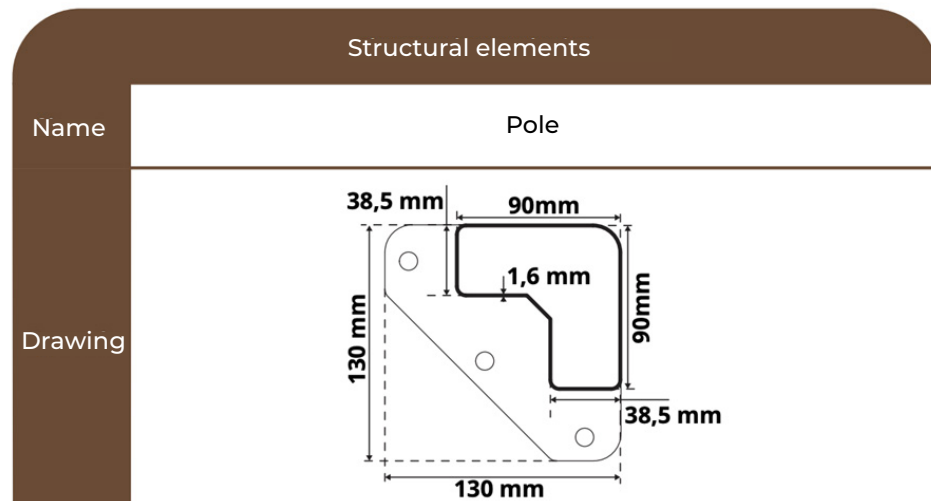

Control: ENGINE + Remote control

Lighting: LED white

Height pergolas: 245 [cm]

** Graphite color not available

*Provided Width, Height is the dimension of the terrace.

*Subtract 6cm from the given dimensions - the dimension after subtraction will be the dimension of the structure.

Control: ENGINE + Remote control

Lighting: LED white

Height pergolas: 230 [cm]

*Provided Width, Height is the dimension of the terrace.

*Subtract 6cm from the given dimensions - the dimension after subtraction will be the dimension of the structure.