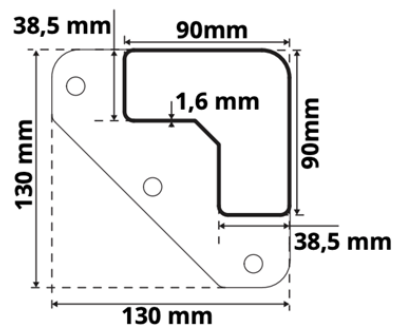

PERGOLA ESCLUSIVO – FABRIC FREESTANDING, ELECTRIC + LED

Pergola color:
PG3314 Structural Graphite,
Fabric PA1018 Anthracite

Overhang [cm]	Width [cm]	
	300	400
300	9298	10226
400	-	11363

Control: ENGINE + Remote control

Lighting: LED white

Height pergolas: 230 [cm]

*Provided Width, Height is the dimension of the terrace.

*Subtract 6cm from the given dimensions - the dimension after subtraction will be the dimension of the structure.

Structural elements

Name

Pole

Drawing