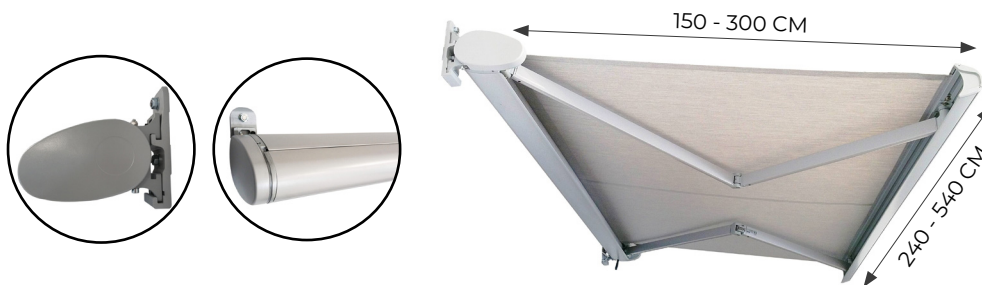

AWNING ELEGANTE FILL - CASSETTE

CHARACTERISTICS

As standard	For a surcharge	Construction colors
Manual drive - crank* Crank of your choice: 1000mm, 1500mm, 1800mm, 2000mm, 2500mm <i>(Plastic cassette sides)</i>	Rafter brackets	▶ Tiger anthracite [029/71334] ▶ Gray Brown [RAL 8019] ▶ White [RAL 9016] ▶ Silver [RAL 9006] ▶ Black [RAL 9005]
	Electric drive <i>(Metal sides of the cassette)</i>	
Front support 840 zł / pair [color anode]		
Wall brackets, ceiling bracketsec Set tilt angle 15%	Varnishing of the structure (page 9)	Note! The actual color of the design may differ slightly from the printout

SPECIFICATION

		overhang [cm]			
		150	200	250	300
width [cm]	240	3378	-	-	-
	300	3976	4153	4504	-
	360	4197	4398	4775	-
	420	-	4997	5399	5636
	480*	-	5145	5573	5835
	540*	-	5847	5943	6231

Use of
number of arms

2 arms

*When the awning is closed, a slight gap may appear.