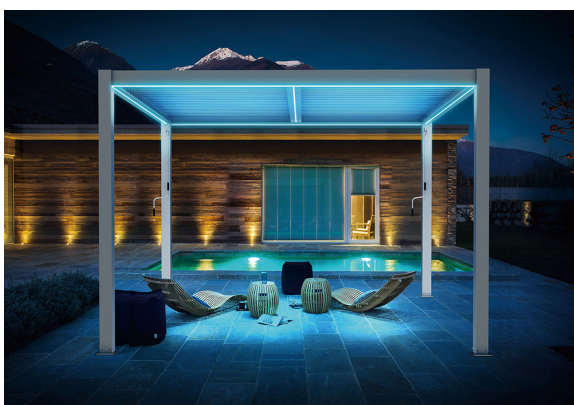

SONO - LAMELL PERGOLA FREESTANDING, MANUAL + LED

LIGHTING LED

Structural elements

Name	Structural beam	Pole	Lamel
Drawing