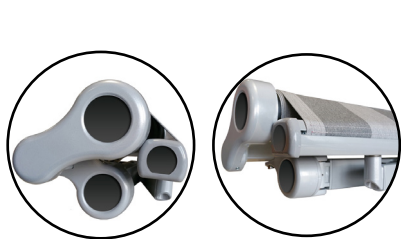

AWNING MODESTO FILL - WITHOUT CASSETTE

CHARACTERISTICS

As standard	For a surcharge	Construction colors
Manual drive - crank Crank of your choice: 1000mm, 1500mm, 1800mm, 2000mm, 2500mm	Rafter brackets Electric drive Front support 840 zł / pair [color anode]	▶ Tiger anthracite [029/71334] ▶ Gray Brown [RAL 8019] ▶ White [RAL 9016] ▶ Silver [RAL 9006] ▶ Black [RAL 9005]
Wall brackets, ceiling bracketsec	Varnishing of the structure (page 9)	Note! The actual color of the design may differ slightly from the printout
Valances		
Set tilt angle 15%		

SPECIFICATION