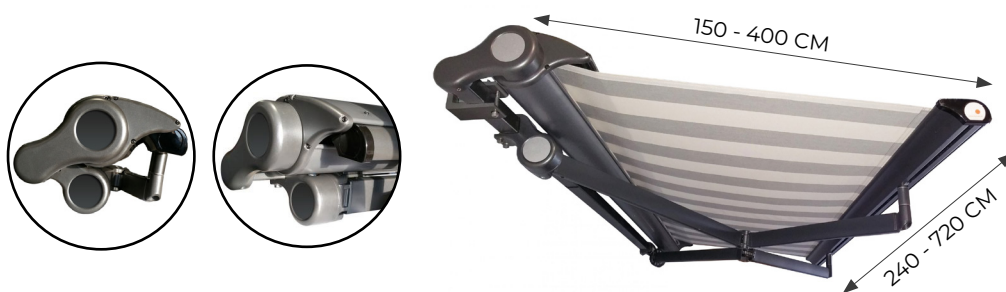

ESTILO FILL AWNING - HALF CASSETTE

CHARACTERISTICS

As standard	For a surcharge	Construction colors
Manual drive - crank Crank of your choice: 1000mm, 1500mm, 1800mm, 2000mm, 2500mm	Rafter brackets	▶ Tiger anthracite [029/71334] ▶ Gray Brown [RAL 8019] ▶ White [RAL 9016] ▶ Silver [RAL 9006] ▶ Black [RAL 9005]
	Electric drive	
	Front support 840 zł / pair [color anode]	
Wall brackets, ceiling bracketsec	Varnishing of the structure (page 9)	Note! The actual color of the design may differ slightly from the printout
Valances		
Set tilt angle 15%		

SPECIFICATION