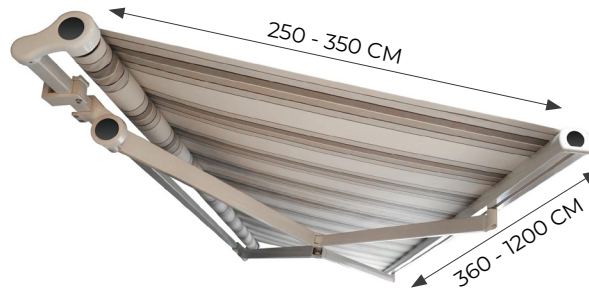

VIP

AWNING MODESTO FILL - WITHOUT CASSETTE

- » Maximum dimensions: wide 1200 cm x 350 cm overhang
- » Manual drive or electric for an extra charge

AWNING MODESTO FILL - WITHOUT CASSETTE

CHARACTERISTICS

As standard	For a surcharge	Construction colors
Manual drive - crank Crank of your choice: 1000mm, 1500mm, 1800mm, 2000mm, 2500mm	Rafter brackets Electric drive Front support 840 zł / pair [color anode]	<ul style="list-style-type: none"> ▶ Tiger anthracite [029/71334] ▶ Gray Brown [RAL 8019] ▶ White [RAL 9016] ▶ Silver [RAL 9006] ▶ Black [RAL 9005]
Wall brackets, ceiling bracketsec	Varnishing of the structure (page 9)	<p>Note! The actual color of the design may differ slightly from the printout</p>
Valances		
Set tilt angle 15%		

SPECIFICATION

Valances:

		overhang [cm]				
		150	200	250	300	350
Folded awning	240	2115	-	-	-	-
	300	2294	2457	2618	-	-
	360	2774	2961	3145	-	-
	420	2854	3064	3273	3657	3988
	480	2991	3225	3457	3865	4219
	540	3642	3922	3804	4236	4694
	600	4293	4246	4690	5575	5472
	660	4772	5122	5216	6124	6633
	720	4909	5282	5400	6332	6864
Partitioned awning*	780	-	-	6369	6930	7485
	840	-	-	6514	7098	7677
	900	-	-	6692	7804	8490
	960	-	-	6919	8055	8764
	1020	-	-	7528	8908	9640
	1080	-	-	7753	9157	9913
	1140	-	-	8017	9444	10224
	1200	-	-	8690	10141	10944

ESTILO FILL AWNING - HALF CASSETTE

- » Half cassette: When folded, it provides protection for the fabric from the harmful effects of the weather conditions
- » Maximum dimensions: wide 720 cm x 400 cm overhang
- » Manual drive or electric for an extra charge